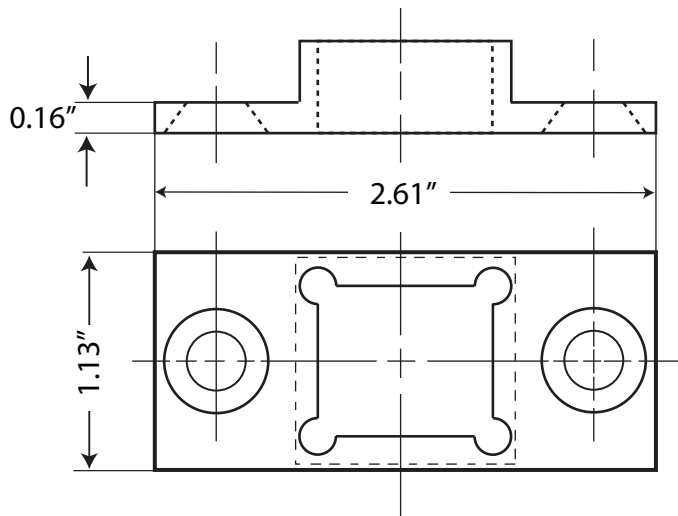

M9800CVR TOP AND BOTTOM STRIKE TEMPLATE

#10-24 FLL HD Machine Screws
or #10 x 1" FLL HD Wood Screws

TOP STRIKE

BOTTOM STRIKE