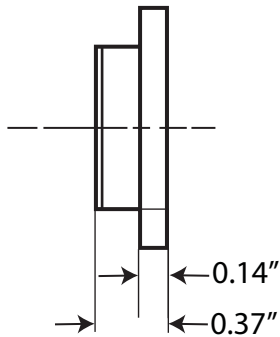

# M9800CVR TOP AND BOTTOM STRIKE TEMPLATE

#10-24 FLL HD Machine Screws  
or #10 x 1" FLL HD Wood Screws