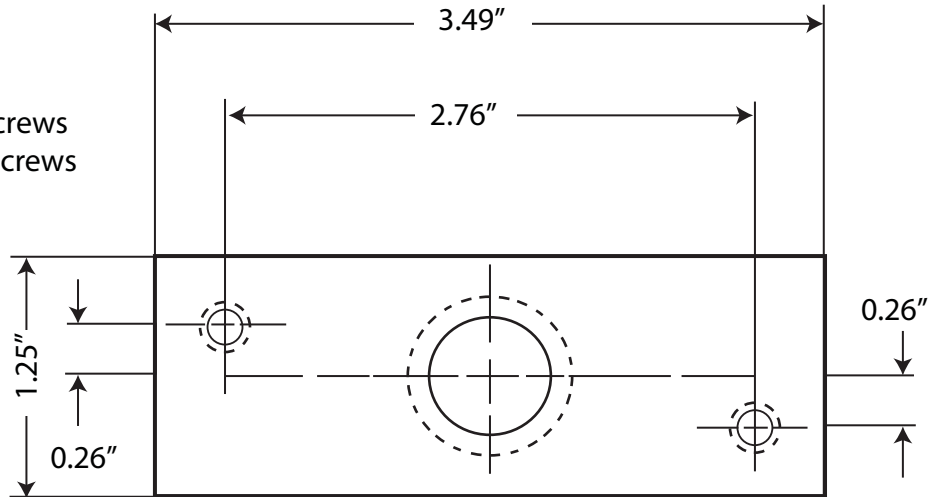

# M9800CVR TOP AND BOTTOM STRIKE TEMPLATE

#10-24 FLL HD Machine Screws  
or #10 x 1" FLL HD Wood Screws